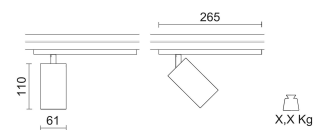

775-169B-16 Microperfetto

Large LKM DALI zoom

18,5W 3000K CRI90

Design: Ivela Design Team

IP 20

Product Code	Color
775-169B-16	Black
On demand	Yes

General specifications

Product type	Track lights
Mounting type	LKM DALI dimmable track
Mounting location	Ceiling
Indoor/Outdoor light	Indoor
Description	Spotlight for dimmable tracks LKM DALI with proper adapter, specially developed for high efficiency COB LEDs. It is equipped with a DALI driver. It's equipped with zoom lens in PMMA and prismatic spread lens, seven positions adjustable and with a spotlight range from 13° to 47°, and integrated black snoot.
Applications	Showrooms , Retail , Residential , Museums , Hospitality

Lighting specifications

i Stated L.O.R. and delivered lumens values are related to standard beam angle versions

Lamp description	LED 1760lm 18,5W 3000K CRI90
Nominal lumens on thermal regime (lm)	1760
LOR	67
Delivered lumen (lm)	1174
System wattage (W)	20,5
Watt source (W)	18.5
Color temperature (K)	3000
CRI	CRI 90
Lamp type	COB LED
Average lamp life (h)	L80B10 50.000

Optical specifications

Light distribution	Symmetric
Emission	Direct
Light beam	13° to 47°

Power tolerance ± 5% - Luminous flux tolerance ± 5% - Measurement uncertainty ± 10% - Ta: 25°C

Weight and dimension

Length (mm)	110
Width (mm)	260
Diameter (mm)	61

Power tolerance $\pm 5\%$ - Luminous flux tolerance $\pm 5\%$ - Measurement uncertainty $\pm 10\%$ - Ta: 25°C